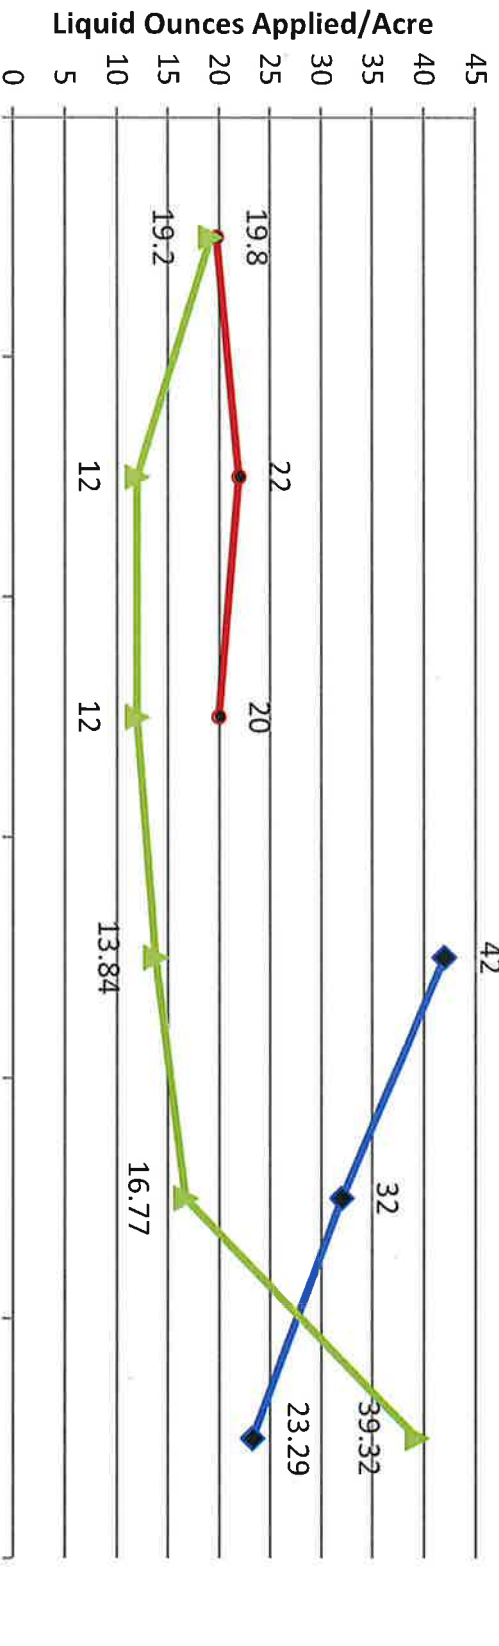

# VEC ROW Herbicide Use History

Glyphosate/Fosamine & Imazapyr \*

Treatment Year/**Transmission Acres**/**Distribution Acres**  
 Note: Fosamine, Glyphosate & Imazapyr are measured by liquid volume  
 See separate chart for Metsulfuron Methyl use rate.

\*2017/18 Transmission mix in Thinvert as the carrier

◆ Distribution Krenite/Polaris    
 ● Distribution Glyphosate/Polaris    
 ▲ Transmission Glyphosate/Polaris

# VEC ROW Herbicide Use History

Metsulfuron Methyl in Ounces \*

Note: Metsulfuron Methyl is measured by weight & mixed at a rate of 2-4 oz/100 gallons water.

\*2017/18 Transmission in Thinvert as carrier