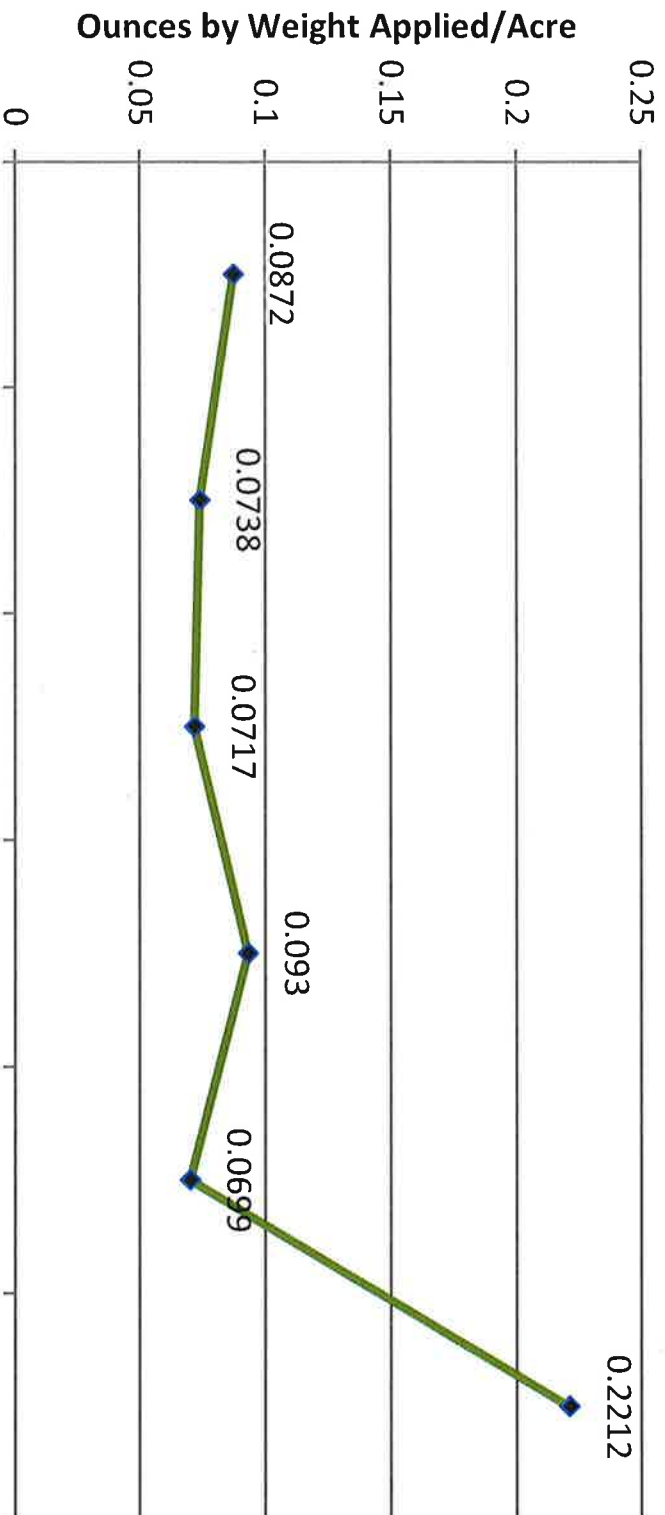

# VEC ROW Herbicide Use History

Glyphosate/Fosamine & Imazapyr \*

Treatment Year/**Transmission Acres**/**Distribution Acres**  
 Note: Fosamine, Glyphosate & Imazapyr are measured by liquid volume  
 See separate chart for Metsulfuron Methyl use rate.

\*2017/18 Transmission mix in Thinvert as the carrier

◆ Distribution Krenite/Polaris    
 ● Distribution Glyphosate/Polaris    
 ▲ Transmission Glyphosate/Polaris

# VEC ROW Herbicide Use History

Metsulfuron Methyl in Ounces \*

Note: Metsulfuron Methyl is measured by weight & mixed at a rate of 2-4 oz/100 gallons water.

\*2017/18 Transmission in Thinvert as carrier